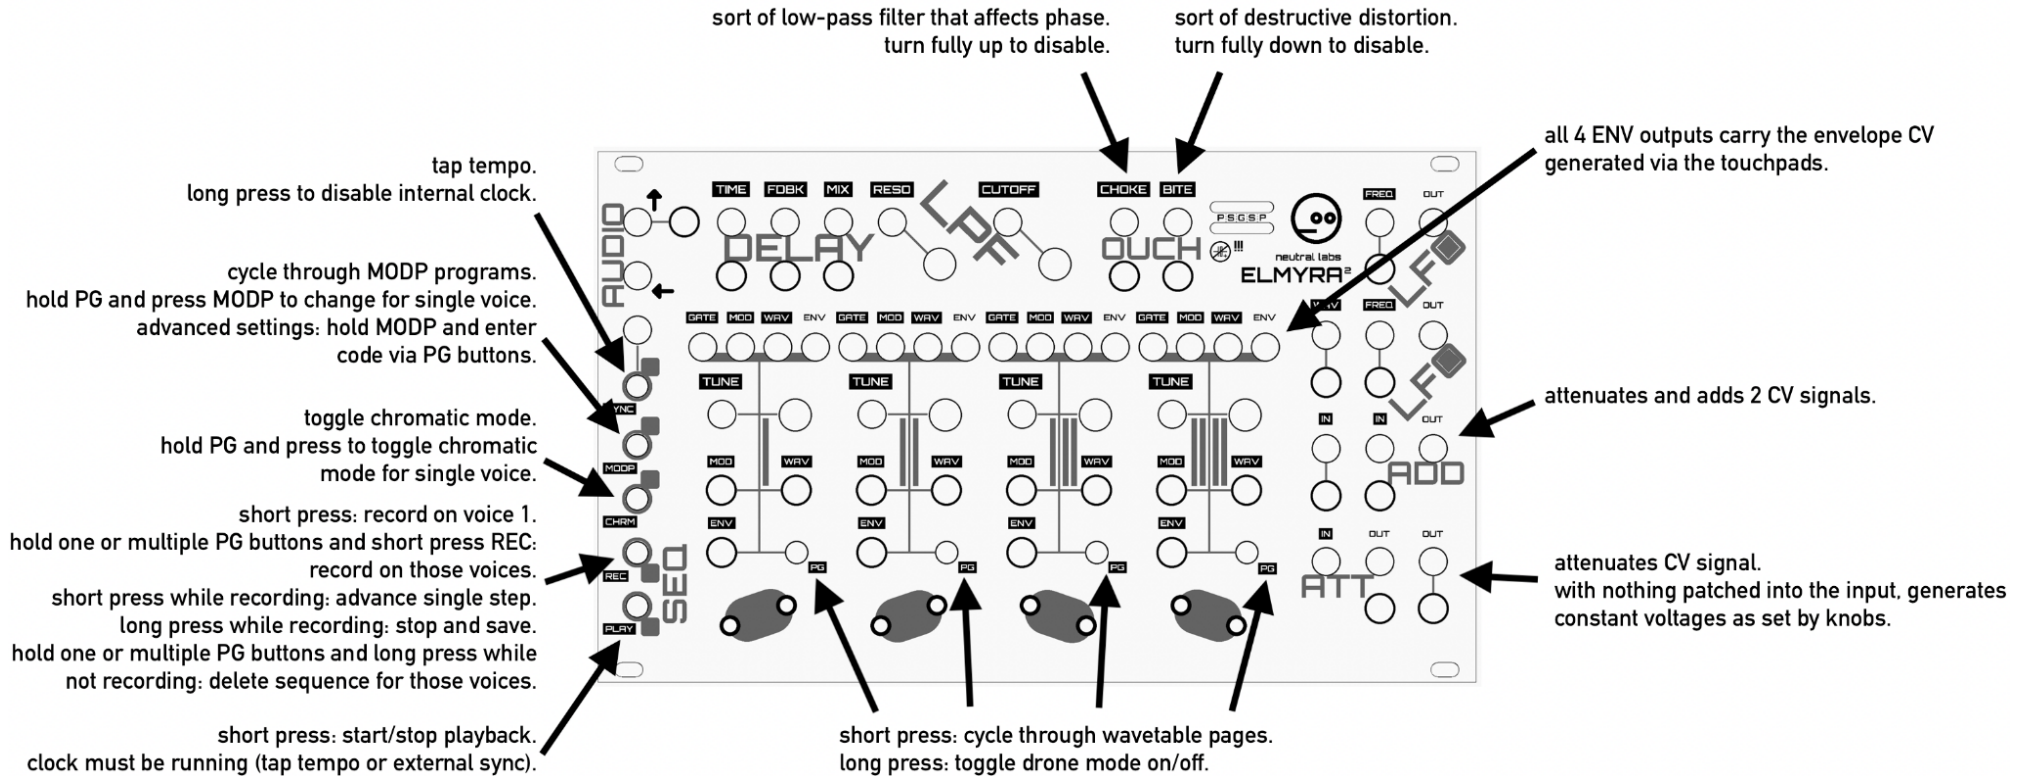

Elmyra 2 non-obvious functions

short press: < 1 second
long press: >= 1 second

MODP programs

Colour	Name
red	DETUNE
green	SUBOSC
purple	SHAPER
blue	SATURATOR
cyan	BITMANGLER
yellow	SRR
white	NOISE
pink	LPF
lime	HPF

Advanced settings codes

Setting	Code	Function
Filter	331	ladder LPF
	332	SV LPF*
	333	SV BPF
	334	SV HPF
Reverb	441	off*
	442	on
Mix saturation	121	none
	122	soft
	123	hard*
	124	dirty
Microtonal tuning	111	7-EDO
	112	9-EDO
	113	15-EDO
	114	17-EDO
	1111	12-EDO*
Delay sync	131	unsynced*
	132	synced

Setting	Code	Function
LFO sync	141	LF01 free*
	142	LF01 sync
	143	LF02 free*
	144	LF02 sync
Portamento	221	none*
	222	fast
	223	medium
	224	slow
Calibrate 1V/octave	211	calibrate
	212	store
	213	5V default
	214	12V default

* marks default settings